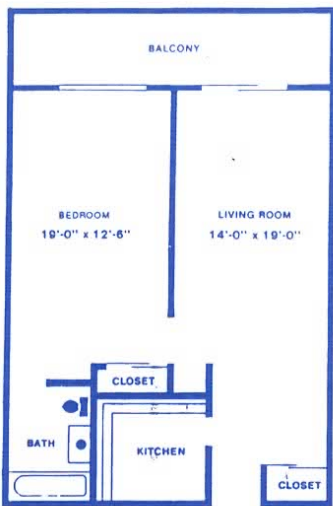

297 Turnpike Road

STUDIO
750 SQ. FT.

1000 SQ. FT.

ONE BEDROOM

TWO BEDROOM
1300 SQ. FT.