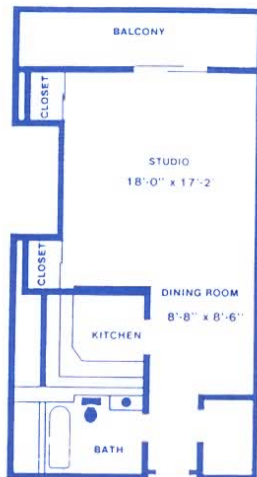

297 Turnpike Road

STUDIO
750 SQ. FT.

1000 SQ. FT.

ONE BEDROOM

TWO BEDROOM
1300 SQ. FT.