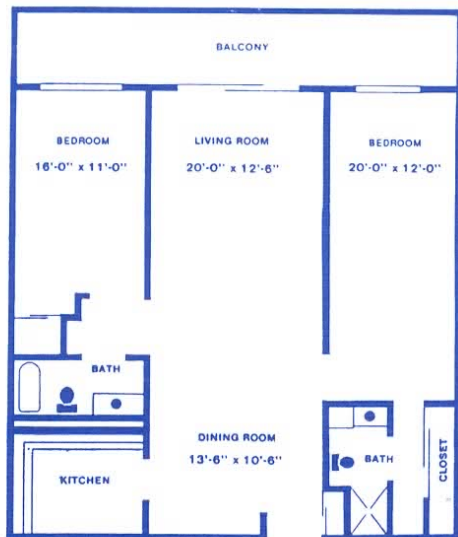

297 Turnpike Road

STUDIO
750 SQ. FT.

1000 SQ. FT.

ONE BEDROOM

TWO BEDROOM
1300 SQ. FT.