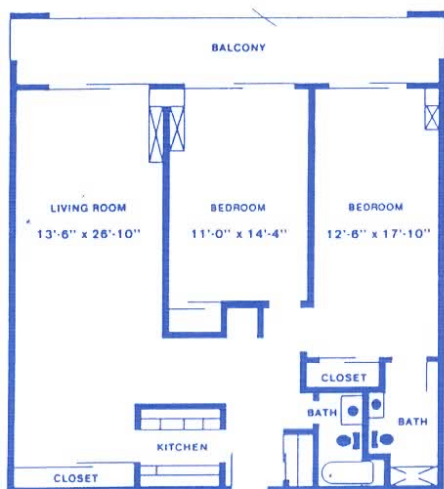

295 Turnpike Road

1450 SQ. FT.
TWO BEDROOM

TWO BEDROOM
1325 SQ. FT.

ONE BEDROOM
1000 SQ. FT.