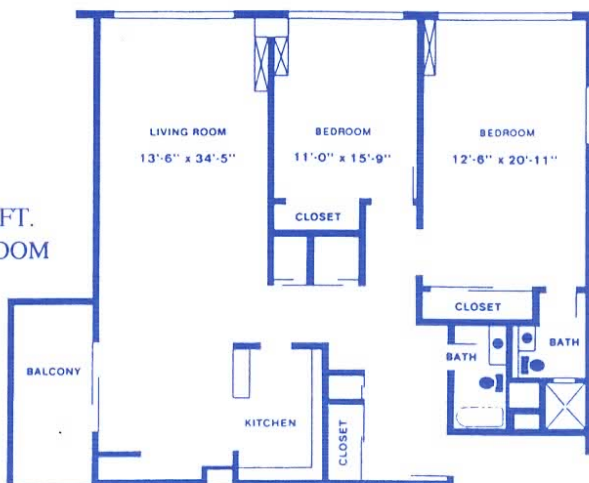

295 Turnpike Road

1450 SQ. FT.
TWO BEDROOM

TWO BEDROOM
1325 SQ. FT.

ONE BEDROOM
1000 SQ. FT.