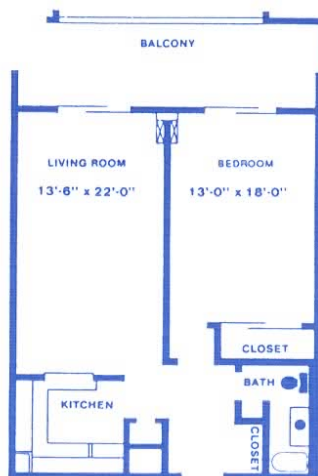

295 Turnpike Road

1450 SQ. FT.
TWO BEDROOM

TWO BEDROOM
1325 SQ. FT.

ONE BEDROOM
1000 SQ. FT.