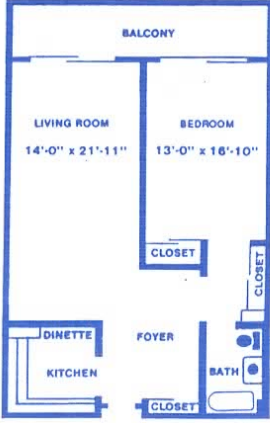

293 Turnpike Road

1450 SQ. FT.
TWO BEDROOM

ONE BEDROOM
1000 SQ. FT.

TWO BEDROOM
1325 SQ. FT.