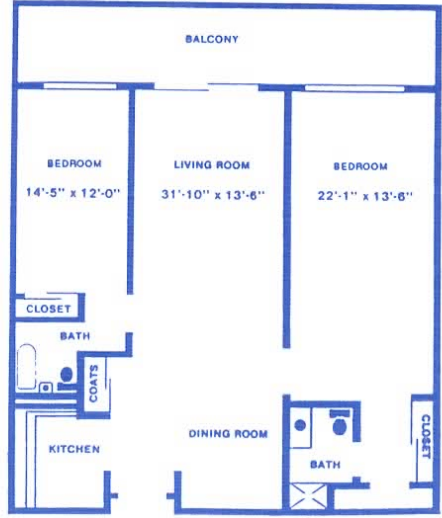

293 Turnpike Road

1450 SQ. FT.
TWO BEDROOM

ONE BEDROOM
1000 SQ. FT.

TWO BEDROOM
1325 SQ. FT.