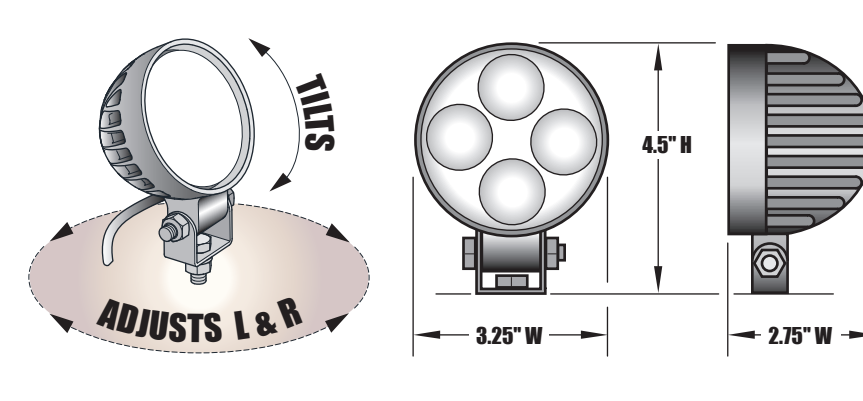

700 Lumens • 1.0 Amperage Draw

CURTIS FEATURES	YOUR BENEFIT
Roof Mount to any Vehicle	Not Cab or Vehicle Specific
Pre-Wired Worklights	Shortens Installation Time
Super-Bright LED	Very Efficient, Low Amp Draw
Fully Adjustable Swivel Mounts	Place Lights Anywhere on Vehicle
Fast & Easy Installation	Everything You Need is in the Box