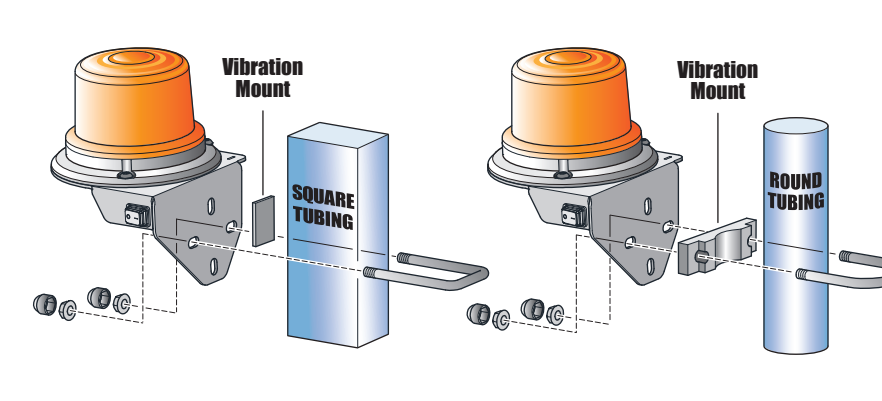

Safety First, Ultra Bright LED Strobes

Compact Lights & Automotive Style Mirrors

High Output Worklight Kits

ROOF MOUNT STROBE LIGHT KIT

0.5 Amperage Draw • 3 Flash Patterns

CURTIS FEATURES	YOUR BENEFIT
Pre-Wired Strobe Light	No Loose Connectors
Compact and Durable	Factory Look and Style
Super-Bright LED Flash	Highly Visible for Safety
Fast & Easy Installation	Quickly Adapts to Roof
Three Different Flash Modes	Customized Lighting Output

R.O.P.S. MOUNT STROBE LIGHT KIT

0.5 Amperage Draw • 3 Flash Patterns

CURTIS FEATURES	YOUR BENEFIT
Vibration Isolated Mounting	Strong, Won't Move
Pre-Wired Strobe Light	No Loose Connections
All Mounting Brackets Are Included	Flexible Vehicle Options
Super-Bright LED Flash	Safety for All Vehicles
Fast & Easy Installation	Quickly Adapts to All ROPS