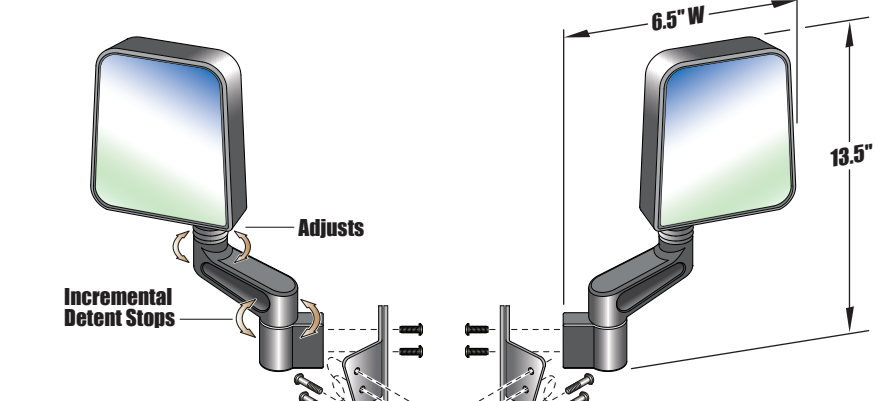

R.O.P.S. MOUNT STROBE LIGHT KIT

0.5 Amperage Draw • 3 Flash Patterns

CURTIS FEATURES	YOUR BENEFIT
Vibration Isolated Mounting	Strong, Won't Move
Pre-Wired Strobe Light	No Loose Connections
All Mounting Brackets Are Included	Flexible Vehicle Options
Super-Bright LED Flash	Safety for All Vehicles
Fast & Easy Installation	Quickly Adapts to All ROPS

3" ROUND WORKLIGHT KIT

700 Lumens • 1.0 Amperage Draw

CURTIS FEATURES	YOUR BENEFIT
Roof Mount to any Vehicle	Not Cab or Vehicle Specific
Pre-Wired Worklights	Shortens Installation Time
Super-Bright LED	Very Efficient, Low Amp Draw
Fully Adjustable Swivel Mounts	Place Lights Anywhere on Vehicle
Fast & Easy Installation	Everything You Need is in the Box

SIDE VIEW MIRROR KIT

Universal Applications

CURTIS FEATURES	YOUR BENEFIT
Drilling Template Included	Fast, Solid Installation
Factory Look and Style	Blends into Vehicle Styling
Fast & Easy Installation	Clean, Simple Two Bolt Mount
Adapter Kits and Hardware	Everything You Need is in the Kit
Break-Away Mirrors	Reduces Damage During Impact