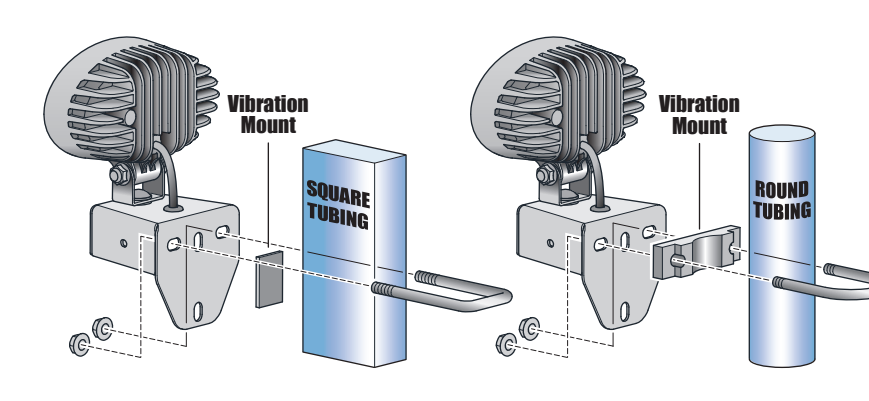

SIDE VIEW MIRROR KIT

Universal Applications

CURTIS FEATURES	YOUR BENEFIT
Drilling Template Included	Fast, Solid Installation
Factory Look and Style	Blends into Vehicle Styling
Fast & Easy Installation	Clean, Simple Two Bolt Mount
Adapter Kits and Hardware	Everything You Need is in the Kit
Break-Away Mirrors	Reduces Damage During Impact

R.O.P.S. MOUNT WORKLIGHT KIT

1400 Lumens • 2.0 Amperage Draw

CURTIS FEATURES	YOUR BENEFIT
Super-Bright LED Illumination	Low-Amp Draw, More Light
Fully Adjustable Swivel Mounts	Point the Light Where You Want It
Fast & Easy Installation	Switch & Harness are Prewired
Mounts Directly to the Factory ROPS	Zero Turns, Tractor or UTV
One Worklight Per Kit	Add One or Multiple Lights